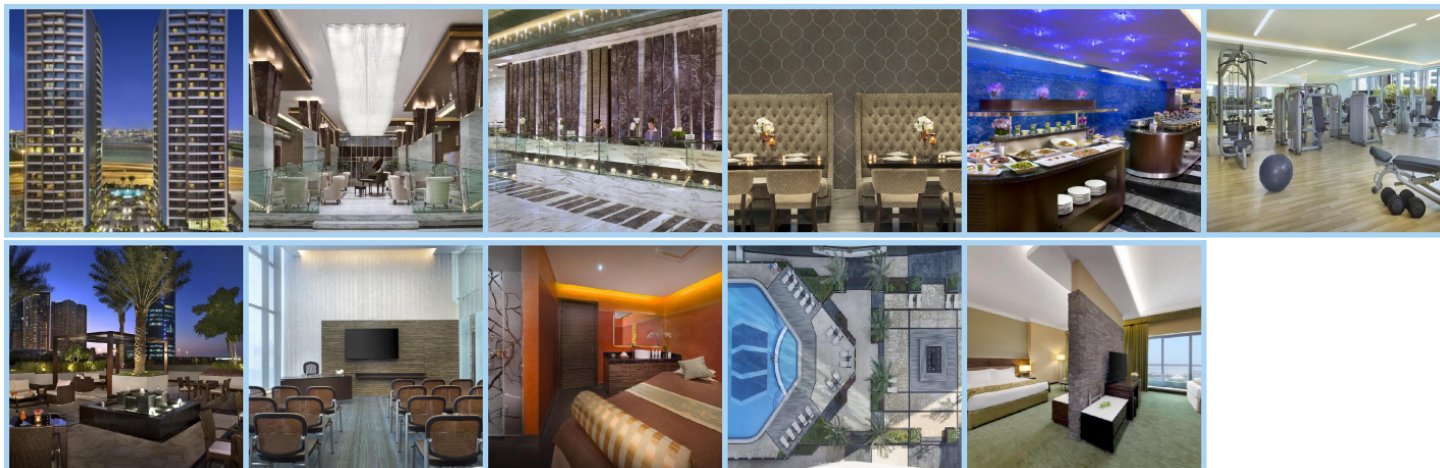

ATANA HOTEL ****

Destinace: Emiráty - DUBAI

Atana Hotel, situated in the vibrant area of Tecom, offers an exceptional location with easy access to the must-see attractions of Dubai. Just a 5-minute drive from the famous Mall of the Emirates, this modern hotel ensures a comfortable and convenient stay for both business and leisure travelers. Guests can enjoy free Wi-Fi and parking, and the hotel provides a complimentary shuttle service to the Mall of the Emirates, Jumeirah Beach, and the Dubai Internet City metro station.

All rooms and suites at Atana Hotel are tastefully decorated with contemporary furnishings and feature an array of amenities. Each room is equipped with an LCD TV, coffee and tea-making facilities, and a work desk. The standard rooms are available with either a King-size bed or twin beds, and they include a private bathroom with a bathtub or shower, complimentary toiletries, a hairdryer, a bathrobe, and a sofa. Other room features include air conditioning (at an additional charge), free Wi-Fi, towels, an iron, and a safety deposit box (for an extra fee). Some rooms even come with a balcony, providing guests with a refreshing outdoor space to unwind.

For families, the hotel offers interconnected family rooms that provide extra space and comfort for larger groups.

Atana Hotel features three distinct dining options, offering a variety of cuisines in a relaxed atmosphere. Guests can dine at one of the hotel's restaurants or enjoy a drink and light snacks at the Piano Café Lounge. Room service is also available 24 hours a day, catering to all your dining needs in the comfort of your room.

The hotel boasts an array of facilities for both business and leisure. It includes a large banquet hall with modular seating arrangements, conference rooms, and meeting facilities, making it an ideal venue for business travelers and corporate events. For relaxation, the hotel offers a beautiful outdoor swimming pool with a terrace where guests can soak up the sun. The fully equipped fitness center is available for those who wish to maintain their workout routine during their stay.

Atana Hotel's prime location allows easy access to public transport, with Dubai Internet City metro station just a 3-minute walk away, making it even more convenient for guests to explore the city. With its combination of modern amenities, prime location, and excellent services, Atana Hotel ensures a