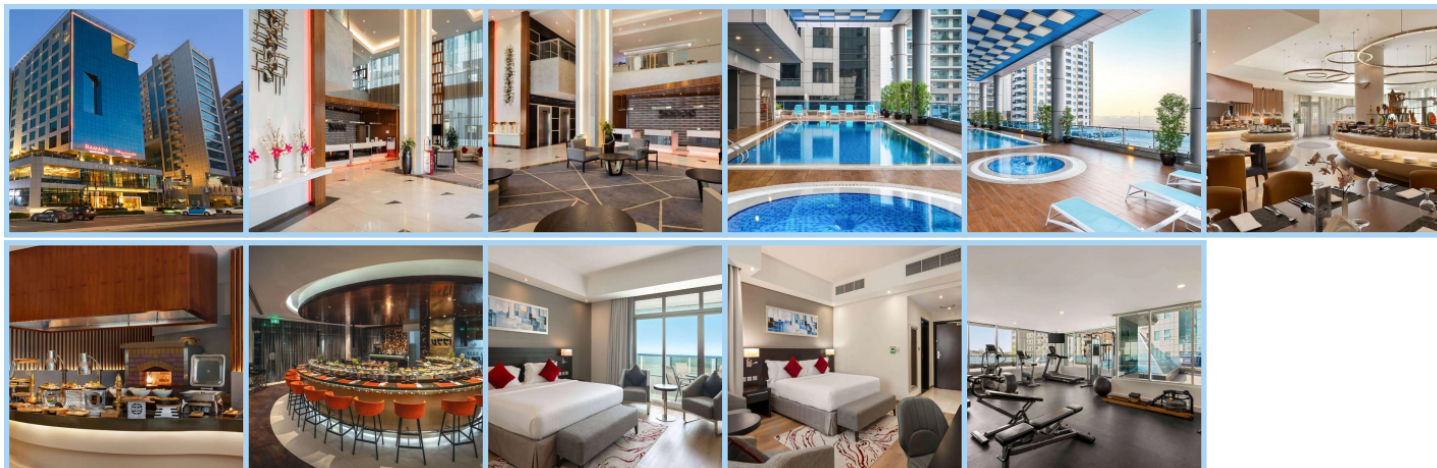

Ramada By Wyndham Barsha Heights ****

Destinace: Emiráty - DUBAI

Ramada By Wyndham Barsha Heights Hotel is located in the Tecom area of Dubai, offering a wide range of amenities and services for both business and leisure travelers. The hotel features a year-round outdoor swimming pool, a fully equipped fitness center, and a variety of dining options. Guests can enjoy meals at the hotel's restaurant, and there is also a 24-hour reception available to cater to your needs at any time.

The hotel offers free Wi-Fi throughout the property, ensuring that guests can stay connected during their stay. There is also free private parking available, providing added convenience for guests who are driving. The hotel features a hair salon and a souvenir shop, perfect for those who want to treat themselves or pick up a memento of their trip.

For families, Ramada By Wyndham Barsha Heights offers a child-minding service, making it easier for parents to enjoy some leisure time. All rooms are air-conditioned and come equipped with cable TV, flat-screen televisions, and some even offer a seating area for extra comfort. Additionally, each room includes a kettle for making hot drinks, as well as complimentary toiletries and a hairdryer for guest convenience.