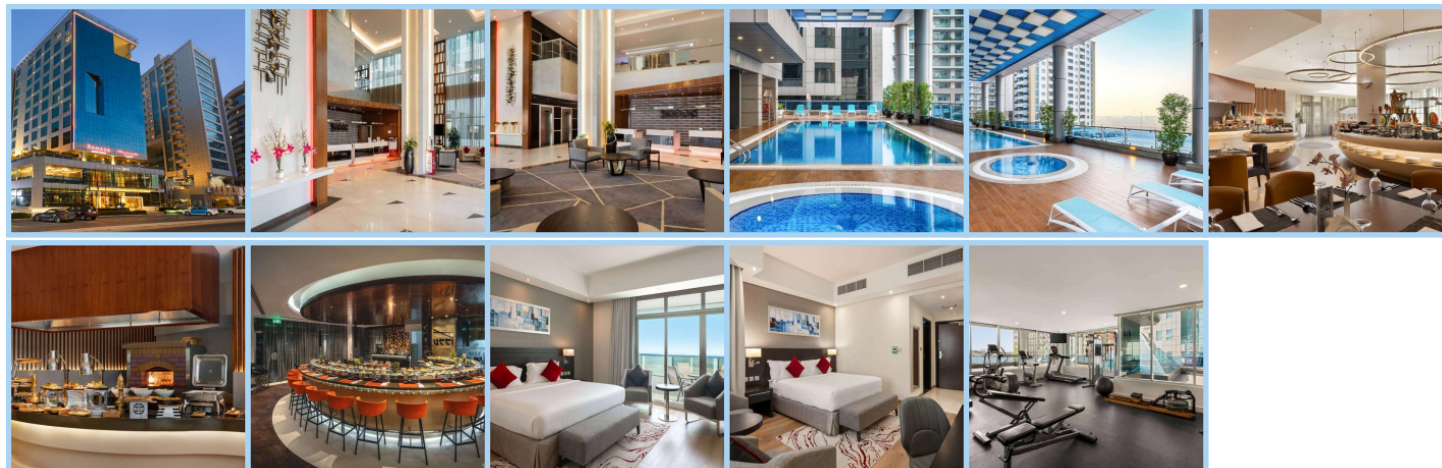

Ramada By Wyndham Barsha Heights ****

Destinace: Emiráty - DUBAI

Ramada By Wyndham Barsha Heights Hotel is located in the Tecom area of Dubai, offering a wide range of amenities and services for both business and leisure travelers. The hotel features a year-round outdoor swimming pool, a fully equipped fitness center, and a variety of dining options. Guests can enjoy meals at the hotel's restaurant, and there is also a 24-hour reception available to cater to your needs at any time.

The hotel offers free Wi-Fi throughout the property, ensuring that guests can stay connected during their stay. There is also free private parking available, providing added convenience for guests who are driving. The hotel features a hair salon and a souvenir shop, perfect for those who want to treat themselves or pick up a memento of their trip.

For families, Ramada By Wyndham Barsha Heights offers a child-minding service, making it easier for parents to enjoy some leisure time. All rooms are air-conditioned and come equipped with cable TV, flat-screen televisions, and some even offer a seating area for extra comfort. Additionally, each room includes a kettle for making hot drinks, as well as complimentary toiletries and a hairdryer for guest convenience.